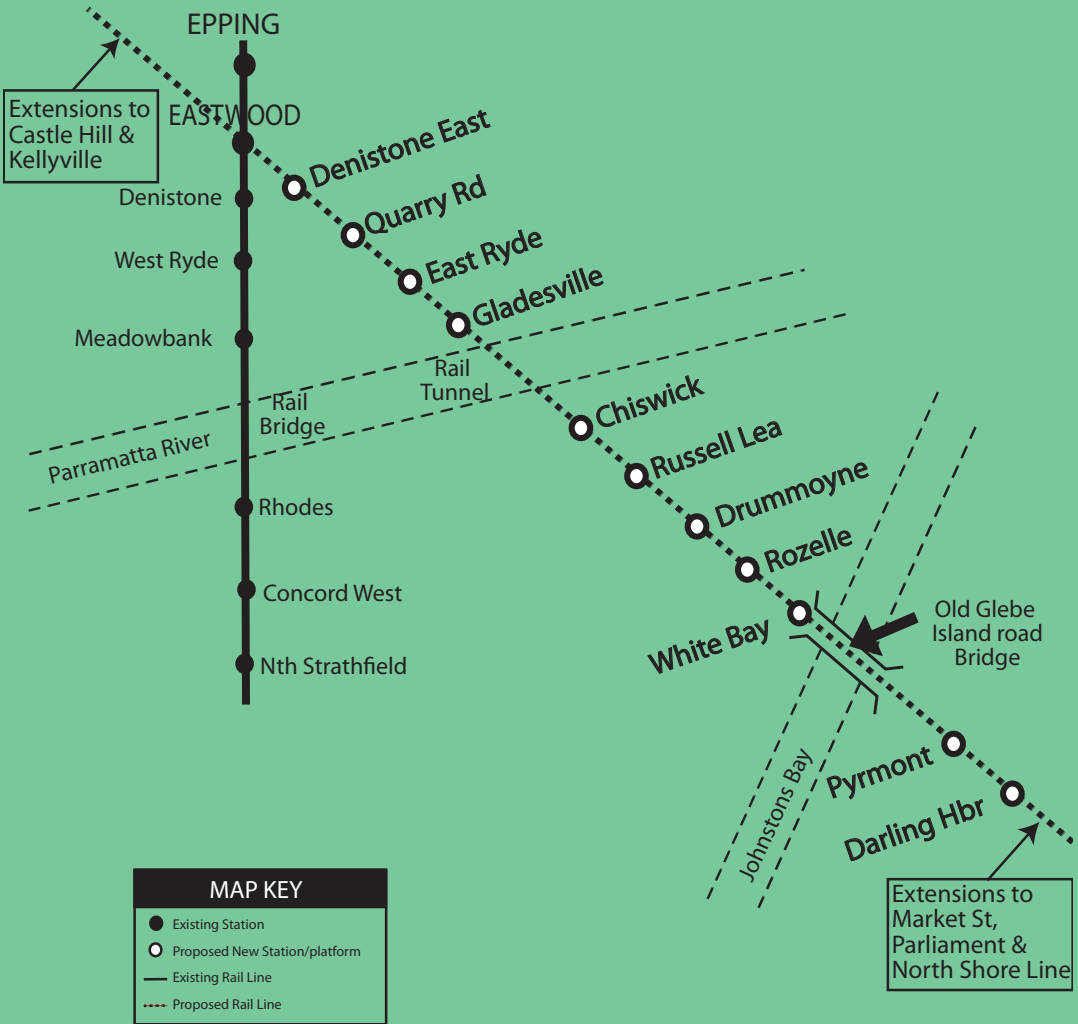

INDEPENDENT
for
RYDE

SATURDAY OCTOBER 18 2008

YOUR RAILWAYS: OUR FUTURE

**VICTOR OPPOSES THE PRIVATISATION OF ELECTRICITY
AND THE POWER COMPANIES**

IMPROVE SYDNEY PUBLIC TRANSPORT (ISPUT)

New Eastwood Railway